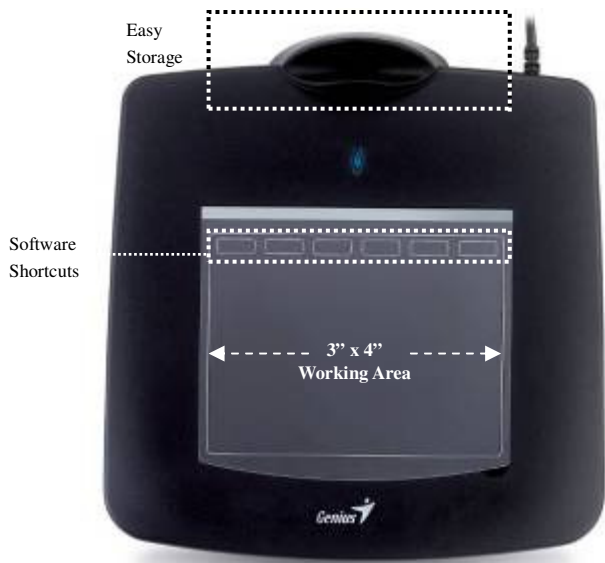

# EasyPen 340

## Tablet for Easy Painting

The EasyPen 340 is a tablet from Genius that brings you an effortless painting experience.

This 3" x 4" tablet is simple and easy of use to create personal drawings and lets you write freely. With the bundled PenSign and Pen ToolBar programs, you can create a characteristic digital signature or notes for home or office anytime. The cordless pen has advanced 1024 pressure sensitivity - draw, paint, sketch and sign easily. The 2560 LPI is great for PC or Mac users. In addition, six programmable software shortcuts provide instant access to your favorite functions.

### Key Features:

- 3" x 4" working area for painting and writing
- Cordless pen with 1024 pressure sensitivity
- 2560 high resolution LPI for precise designs
- Six software shortcuts increase efficiency

### Package Contents

- EasyPen 340 Tablet
- Cordless Pen
- CD includes:
  - Tablet Software
    - PenSign (Windows only)
    - Pen ToolBar (for PC & Mac)
  - Tablet driver for Windows & Mac
  - Multi-language users' manual
- Two pen tips and refill tweezer
- One AAA battery for pen
- Multi-language quick guide