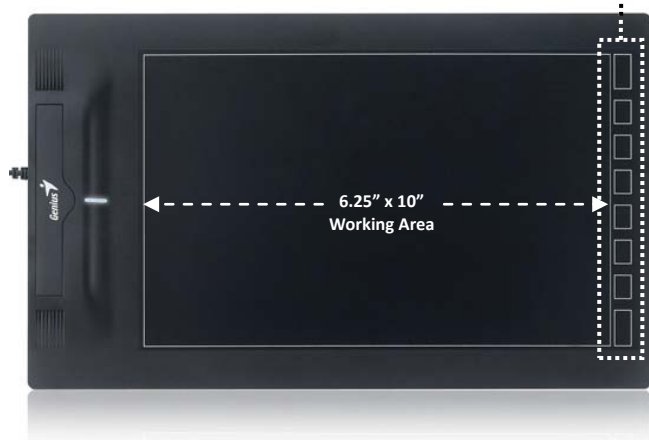

Turn your screen into a Whiteboard/Blackboard with Microsoft PowerPoint. It's just like working with a natural pen on paper.

Free Notes offers a variety of writing tools for you to send colorful freehand drawings.

Freehand and digital signature inking in Word, Excel or WordPad.

2048 pressure sensitive levels for all shapes and thickness levels.

Key Features

- 6.25" x 10" working area for painting and sketching
- Cordless pen with 2048 pressure sensitivity levels
- 4000 high resolution LPI for precise designs
- Eight macro keys increase efficiency
- Pen stand for easy storage of cordless pen

Package Contents

- EasyPen F610E tablet
- Coreless pen
- Pen stand
- CD includes:
  - Tablet driver (includes electronic user manual)
  - Bundled software (Windows only)
    - Power Presenter RE II
    - FreeNote
    - Office Ink
  - Corel Painter™ Essentials 4
- Two pen tips
- Refill tweezers
- AAA battery for cordless pen
- Multi-language user manual

System Requirements

- Windows® 7/Vista/XP/2000
- Mac OS 10.4 or above
- Pentium 1.5GHz (or equivalent) processor or higher
- 512 MB of RAM
- Available USB port
- CD/DVD-ROM drive
- Color monitor

Other Recommended Products

General Information

Model Name	G-Pen F610	EasyPen F610E
Photo		
MSRP	US$ 99	US$ 119
Specifications		
Active Area	6.25" x 10"	6.25" x 10"
Resolution	2000 LPI	4000 LPI
Report Rate	125 PPS	200 PPS
Pen Pressure	1024 levels	2048 levels
Macro Keys	29	8
Maximum Reading Height	10 mm (0.39 inch)	10 mm (0.39 inch)
Battery Free Pen	No	No
Bundled Software	PhotolImpact 12SE	Corel Painter Essentials 4
WEEE Information		
Body Weight (g) (Tablet + Pen)	620 g	515 g
Body Size (LxWxH cm)	30.6 x 25.7 x 0.9	33.9 x 20.5 x 0.85
Package Size (LxWxH cm)	35 x 30.5 x 4	40.5 x 25.5 x 4.5
Carton Size (LxWxH cm)	50.5 x 34 x 35.8	50.4 x 27 x 43.5
Shipping Information		
PCS/CTN	10	10
CUFT/CTN	2.3687	2.0904
Product Number	31100050100	31100083100
EAN	4710268 223566	4710268 242581
UPC	091163 223566	091163 242581

www.geniusnet.com