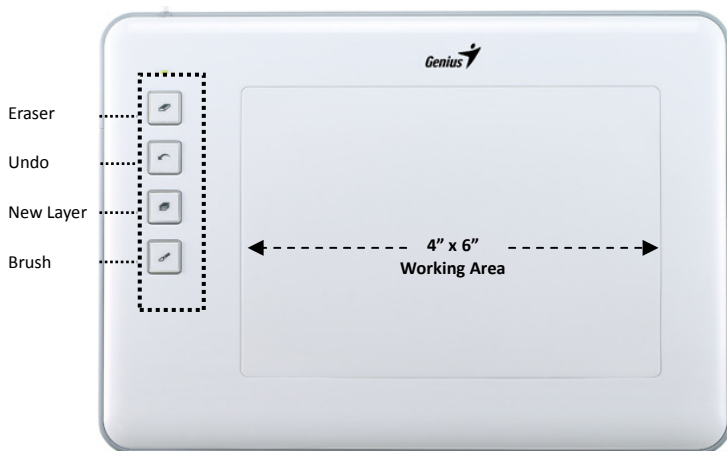

EasyPen M406XE

4" x 6" MultiMedia Pen Tablet

The EasyPen M406XE is an elegant graphic tablet from Genius that brings you a superb painting and sketching experience.

This 4" x 6" graphic tablet is one of a kind and stands out from all other tablets in this range. With 1024 levels of pen pressure, the lightweight battery-free cordless pen gives you intuitive control just like a real pen - draw, paint, sketch and sign easily. The high 2560 LPI is great for PC or Mac users. In addition, four express keys provide instant access to eraser, undo, new layer and brush functions.

The EasyPen M406XE bundles Corel Painter Essentials 4, one of the leading graphic software on the market today; you can easily sketch, paint and turn your photos into paintings with this creative home digital art studio. A wide selection of brushes, paints, pens and paper textures let you add unique touches to photos, create cards and scrapbooks, and complete other fun projects.

Battery-free design
Lightweight battery-free cordless pen
For intuitive control just like a real pen

Express Keys

2560 LPI

Pen Clip

1024 pressure sensitive levels
For all kinds of shapes and thickness

Key Features

- 4" x 6" working area for painting and writing
- Battery-free cordless pen with 1024 pressure sensitivity levels
- 2560 high resolution LPI for precise designs
- Four express keys increase efficiency