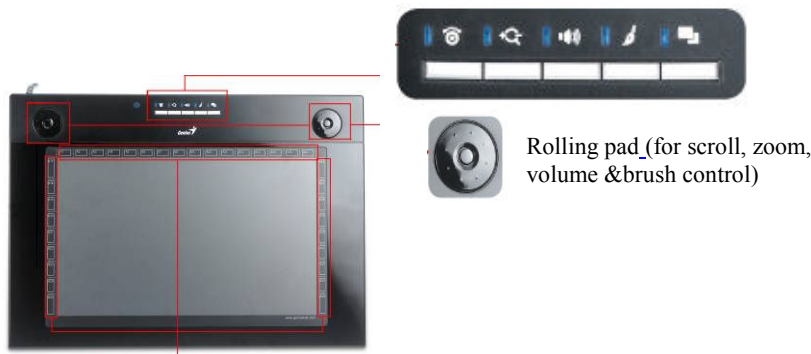

- **Scroll** : to activate mouse scroll wheel function
- **Zoom** : to zoom in and out
- **Volume** : to adjust the volume
- **Brush** : to adjust the width of pen brush
- **Screen** : to switch either 4:3 working area or 16:9 working area

▼ Key Features

- 12" x 7.25" and 9.5" x 7.25" switchable working area for wide/4:3 screens
- Creative rolling pad for scrolling in four directions, zooming in/out, volume up/down and brush width.
- 4000 LPI high accuracy and sensitivity for a highly reactive cursor
- 1024-level pressure sensitivity for all shapes and thickness control
- Make handwriting notes/drawings efficiently in e-mail, MSN, documents, or any application program
- Vista plug and play; handwriting recognition compatible, pen flicks, digital inking in Office and snipping functions for convenient operation