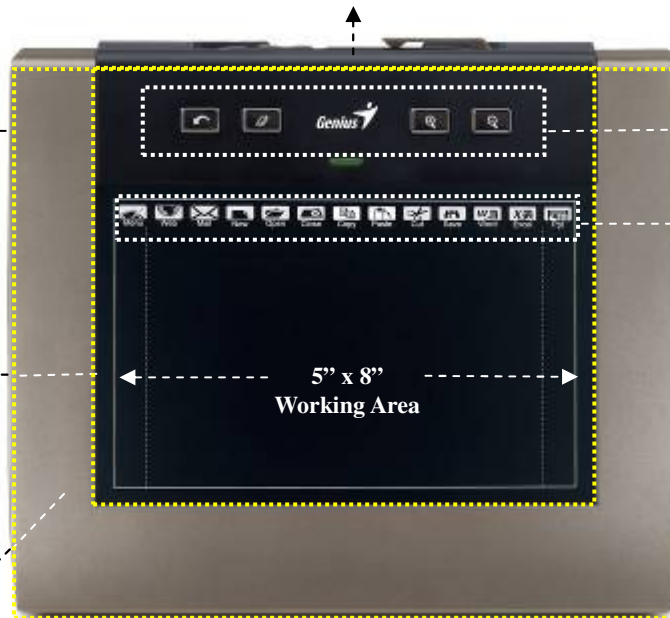

# MousePen M508WX

Wireless 5" x 8" Tablet for boundless creation

Enjoy unlimited freedom for your design and art work with this wireless tablet from Genius – *MousePen M508WX*. The 2.4GHz 5" x 8" tablet offers a easy, more natural way to create your designs. Now you can just sit on a sofa or the floor and create your graphic inspirations without worrying about distance or any connection problems. With a palm rest around the entire working area, you can work long hours to finish any type of project you are working on. The 5120 LPI high resolution and 2048 level pressure sensitivity pen meet your most professional graphic demands. *MousePen M508WX* has four express keys for instant access to undo, eraser, and zoom in / out functions. It's the most ideal tablet for artists and designers who want to create amazing designs effortlessly. For more information, ask your salesperson how you can pick this device up.

Store the Pico 2.4GHz receiver underneath the tablet

Nifty pen slot for cordless pen

Four express keys: Undo, eraser, zoom in/zoom out

4:3 and 16:10 ratio switch, also supports wide screen

13 Office and application shortcuts

### Key Features:

- 5" x 8" switchable working area for wide/4:3 screen user's needs, with auto mapping function when connected.
- 2.4GHz wireless connection provides 10 meter working distance.
- 5120 LPI high accuracy and sensitivity for a highly reactive cursor.
- 2048-level pressure sensitivity for all shapes and thickness control.
- Cordless mouse and pen give you unlimited freedom.
- Four express keys increase design efficiency.